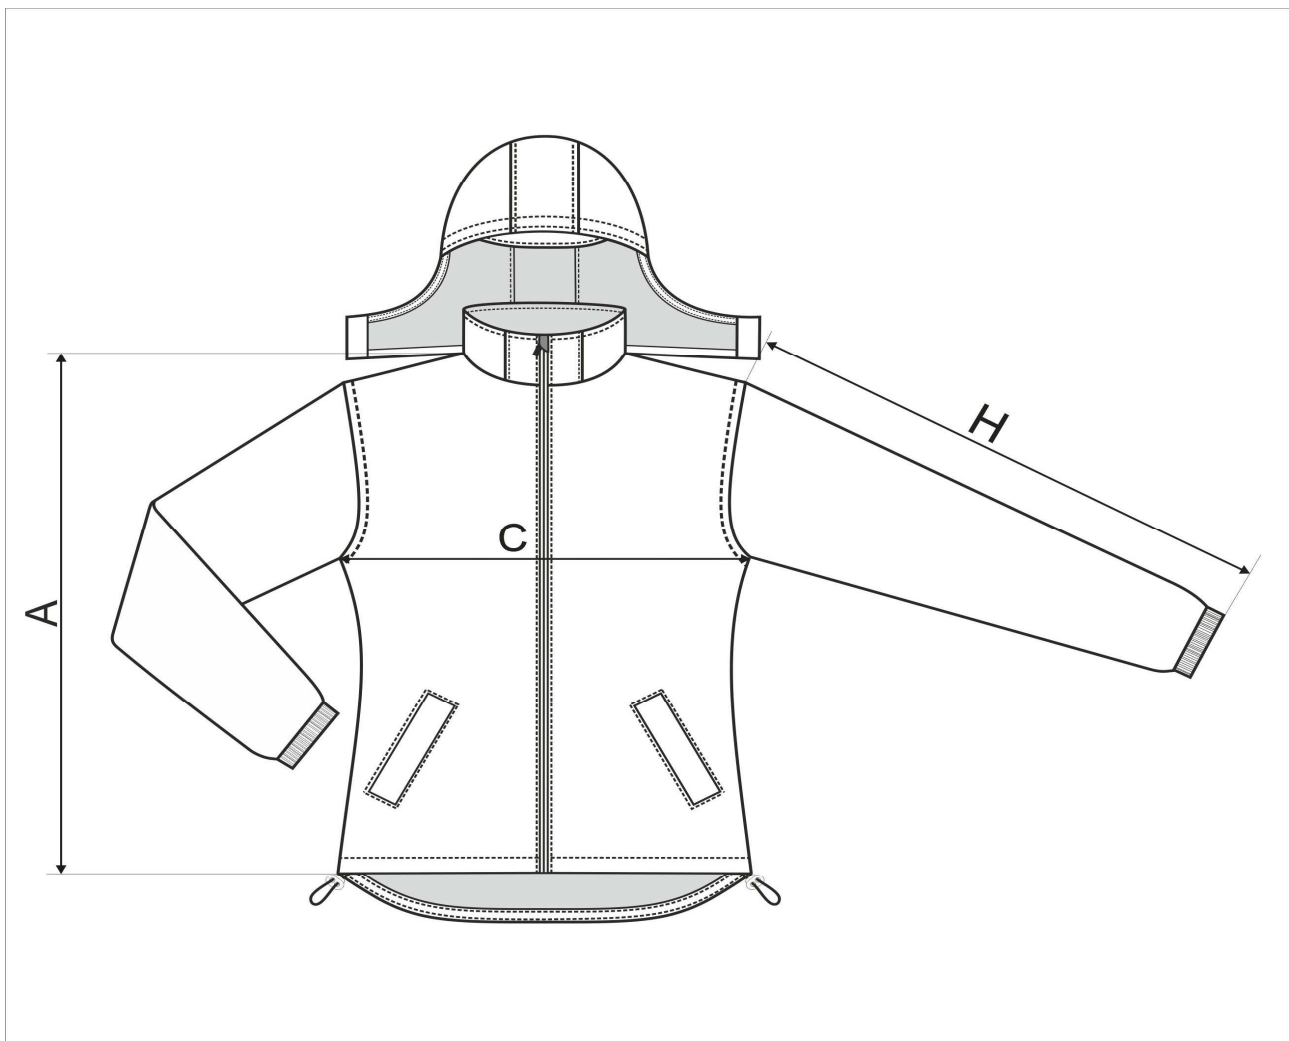

SIZE SPECIFICATION								NEW	
Commodity	Ladies Jacket Active Plus								
Code	512								
Colours	00 sizes S - 2XL; 01 sizes S - XL; 07 size M								
size [cm]		S	M	L	XL	2XL			
A		65	67	70	72	73			
C		52	56	60	66	72			
H		65	66	67	68	69			

All size specifications listed are in cm. Accepted tolerance of up to +/- 5%.

SIZE SPECIFICATION							ORIGINAL	
Commodity	Ladies Jacket Active Plus							
Code	512							
Colours	01 size 2XL; 07 sizes S, L - 2XL; 14 sizes S - 2XL							
size [cm]		S	M	L	XL	2XL		
A		60	62	65	66	66		
C		51	55	59	65	71		
H		64	65	66	68	69		

All size specifications listed are in cm. Accepted tolerance of up to + / - 5%.